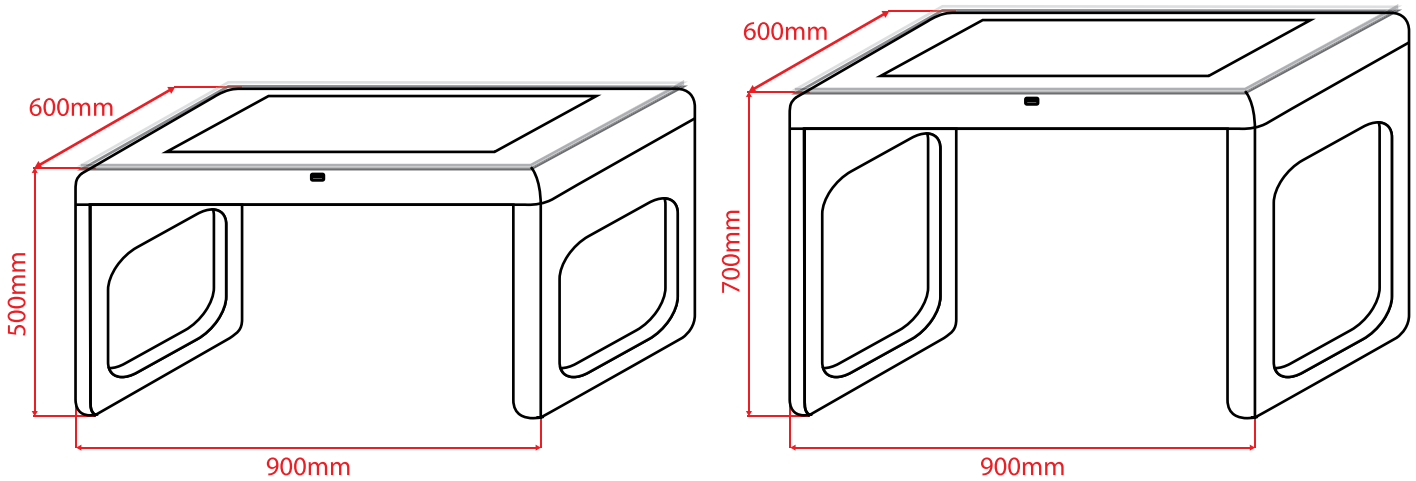

# RESTAURANT TABLE

Model : i-Table CP700-60 / CP700-100

Model Type	i-Table CP700-60	i-Table CP700-100
Standard Interface	23.6" Full HD Screen	
Touch Technology	Capacitive 10 Touch	
CPU	RK3288 Quad-Core Cortex-A17, Up to 1.8GHz	
GPU	Quad-Core 2D/3D OpenGL ES2.0(AMD Z430)/OpenVG1.1	
Operating System	Android 4.4	
Dimension	700 (Table Diameter) x H 600mm	700 (Table Diameter) x H 1000mm
Glass Surface	5mm Tempered Glass	
Battery	9 hours	
Memory (RAM)	DDR3 2GB	
Storage	32GB	
Wireless Connection	WiFi 802.11 b/g/n/ac 2.4G/5.8G Bluetooth 4.0	
Included Items	Mobile Phone Battery Charger x 1	

Model Type	i-Table CP32-50	i-Table CP32-70
Standard Interface	32" Full HD Screen	
Touch Technology	Capacitive 10 Touch	
CPU	RK3288 Quad-Core Cortex-A17, Up to 1.8GHz	
GPU	Quad-Core 2D/3D OpenGL ES2.0(AMD Z430)/OpenVG1.1	
Operating System	Android 4.4	
Dimension	L 1000 x W 600 x H 500mm	L 1000 x W 600 x H 700mm
Glass Surface	5mm Tempered Glass	
Battery	9 hours	
Memory (RAM)	DDR3 2GB	
Storage	32GB	
Wireless Connection	WiFi 802.11 b/g/n/ac 2.4G/5.8G Bluetooth 4.0	
Included Items	Mobile Phone Battery Charger x 1	