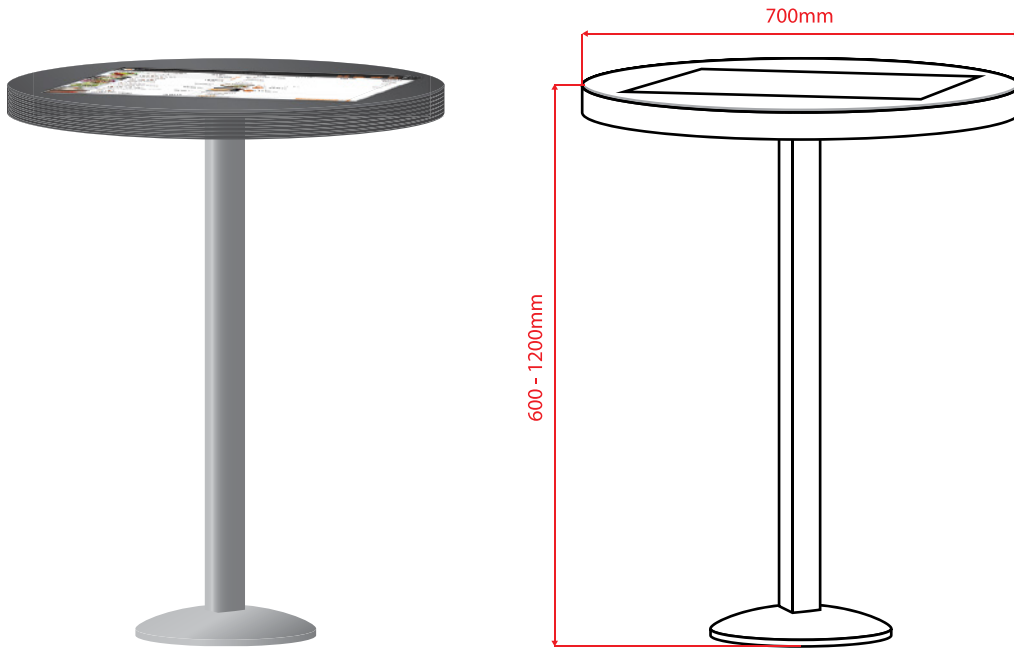

## Wireless Connection Ready

Bluetooth and WiFi ready, enable freedom for bar and restaurant freedom on bar table assignment.

# RESTAURANT TABLE

Model : i-Table CP700-60 / CP700-100

Model Type	i-Table CP700-60	i-Table CP700-100
Standard Interface	23.6" Full HD Screen	
Touch Technology	Capacitive 10 Touch	
CPU	RK3288 Quad-Core Cortex-A17, Up to 1.8GHz	
GPU	Quad-Core 2D/3D OpenGL ES2.0(AMD Z430)/OpenVG1.1	
Operating System	Android 4.4	
Dimension	700 (Table Diameter) x H 600mm	700 (Table Diameter) x H 1000mm
Glass Surface	5mm Tempered Glass	
Battery	9 hours	
Memory (RAM)	DDR3 2GB	
Storage	32GB	
Wireless Connection	WiFi 802.11 b/g/n/ac 2.4G/5.8G Bluetooth 4.0	
Included Items	Mobile Phone Battery Charger x 1	

Model Type	i-Table CP32-50	i-Table CP32-70
Standard Interface	32" Full HD Screen	
Touch Technology	Capacitive 10 Touch	
CPU	RK3288 Quad-Core Cortex-A17, Up to 1.8GHz	
GPU	Quad-Core 2D/3D OpenGL ES2.0(AMD Z430)/OpenVG1.1	
Operating System	Android 4.4	
Dimension	L 1000 x W 600 x H 500mm	L 1000 x W 600 x H 700mm
Glass Surface	5mm Tempered Glass	
Battery	9 hours	
Memory (RAM)	DDR3 2GB	
Storage	32GB	
Wireless Connection	WiFi 802.11 b/g/n/ac 2.4G/5.8G Bluetooth 4.0	
Included Items	Mobile Phone Battery Charger x 1	