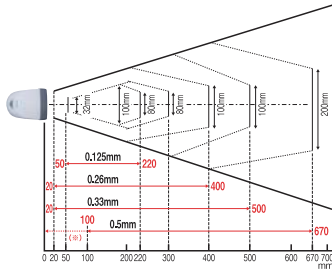

Wide range reading

Both close-up and long-distance readings are possible. The scanner zooms in on the object for reading with no need to sense its position.

* The broken lines (-----) indicate the barcode widths beyond the possible reading widths of 9560.